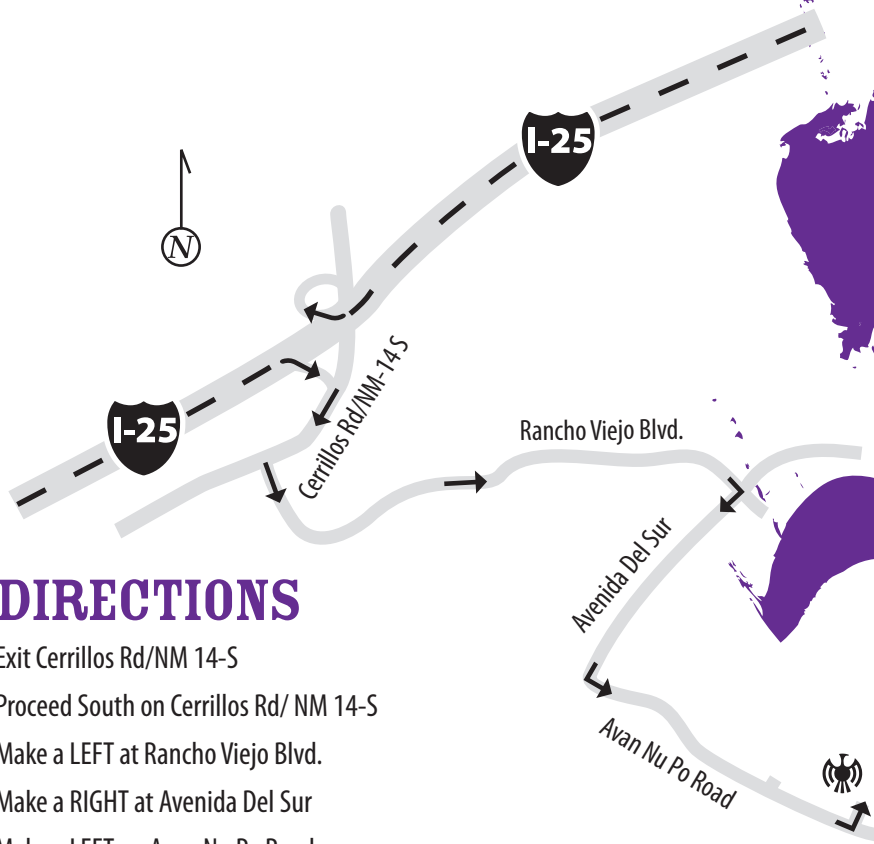

CAMPUS

directions & map

DIRECTIONS

- Exit Cerrillos Rd/NM 14-S
- Proceed South on Cerrillos Rd/ NM 14-S
- Make a LEFT at Rancho Viejo Blvd.
- Make a RIGHT at Avenida Del Sur
- Make a LEFT on Avan Nu Po Road
- Address: 83 Avan Nu Po Road, Santa Fe, NM 87508-1300

BUILDING KEY

- 1** Hogan
- 2** Family Housing
- 3** Administration / Academic Classrooms
- 4** Center for Lifelong Education
Student Life / Cafeteria
- 5** Library & Technology Building
- 6** Facilities
- 7** CLE Residence Center
- 8** Fitness & Wellness Center
- 9** Science & Technology Building
- 10** Sculpture & Foundry Building
- P** Parking
- B** City of Santa Fe Bus Stop